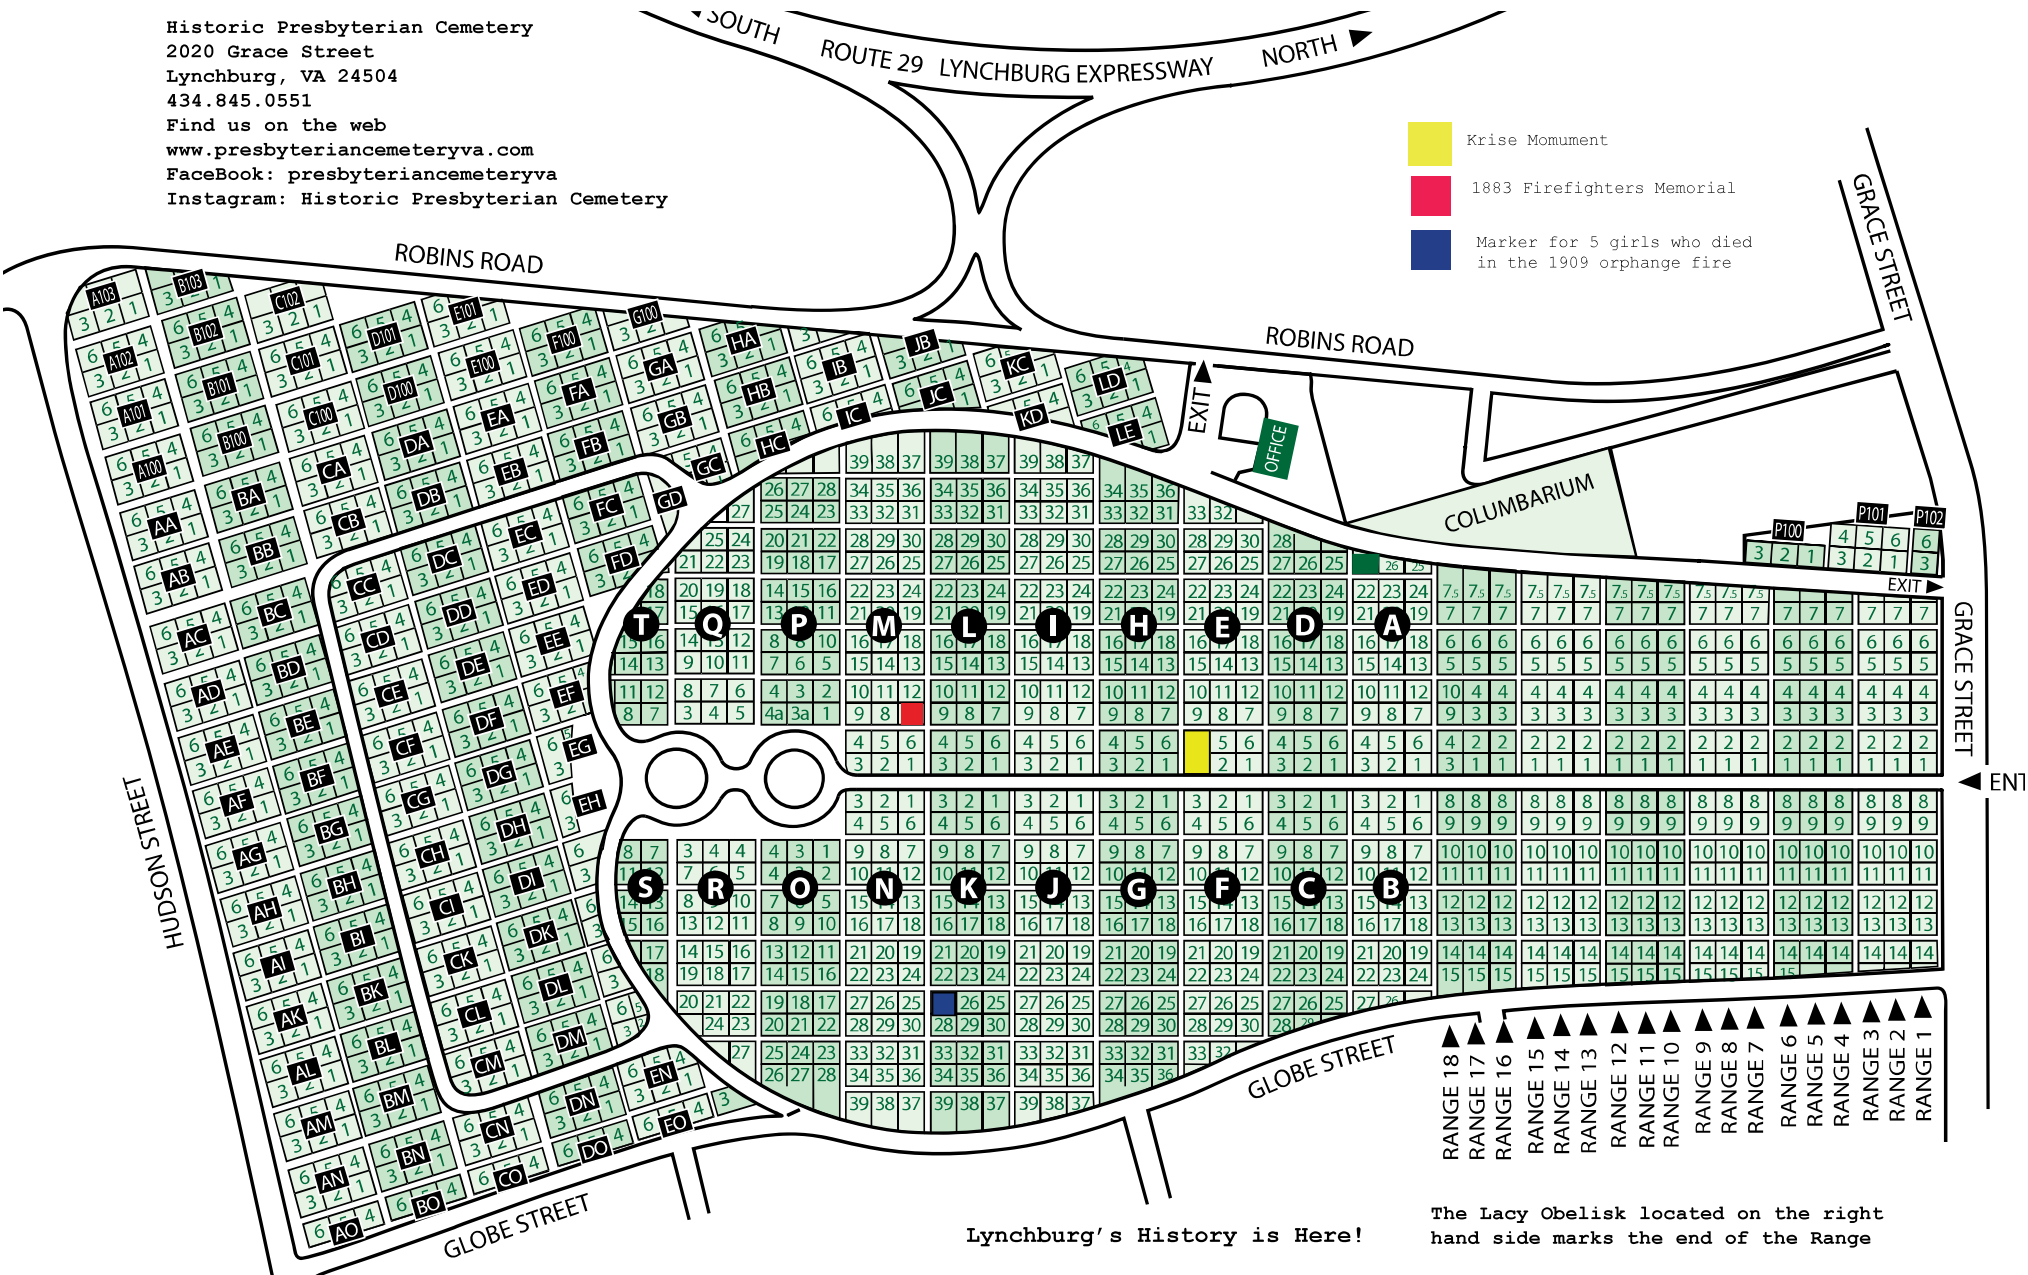

Historic Presbyterian Cemetery
 2020 Grace Street
 Lynchburg, VA 24504
 434.845.0551
 Find us on the web
www.presbyteriancemeteryva.com
 FaceBook: [presbyteriancemeteryva](https://www.facebook.com/presbyteriancemeteryva)
 Instagram: [Historic Presbyterian Cemetery](https://www.instagram.com/historicpresbyteriancemetery)

- Krise Monument
- 1883 Firefighters Memorial
- Marker for 5 girls who died in the 1909 orphanage fire

Lynchburg's History is Here!

The Lacy Obelisk located on the right hand side marks the end of the Range